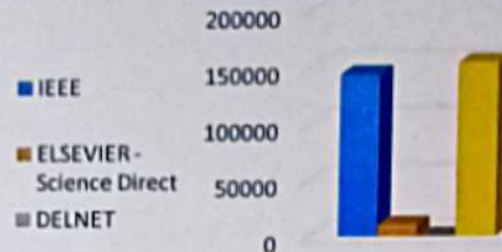

Dr. D. Y. Patil
Founder President

Dr. Sanjay D. Patil
President

Shri. Satej D. Patil
Vice President & Chairman

- Stack Room
- Reading Room
- Digital Library Usage
- Periodical Section Usage

E-Journal Usage